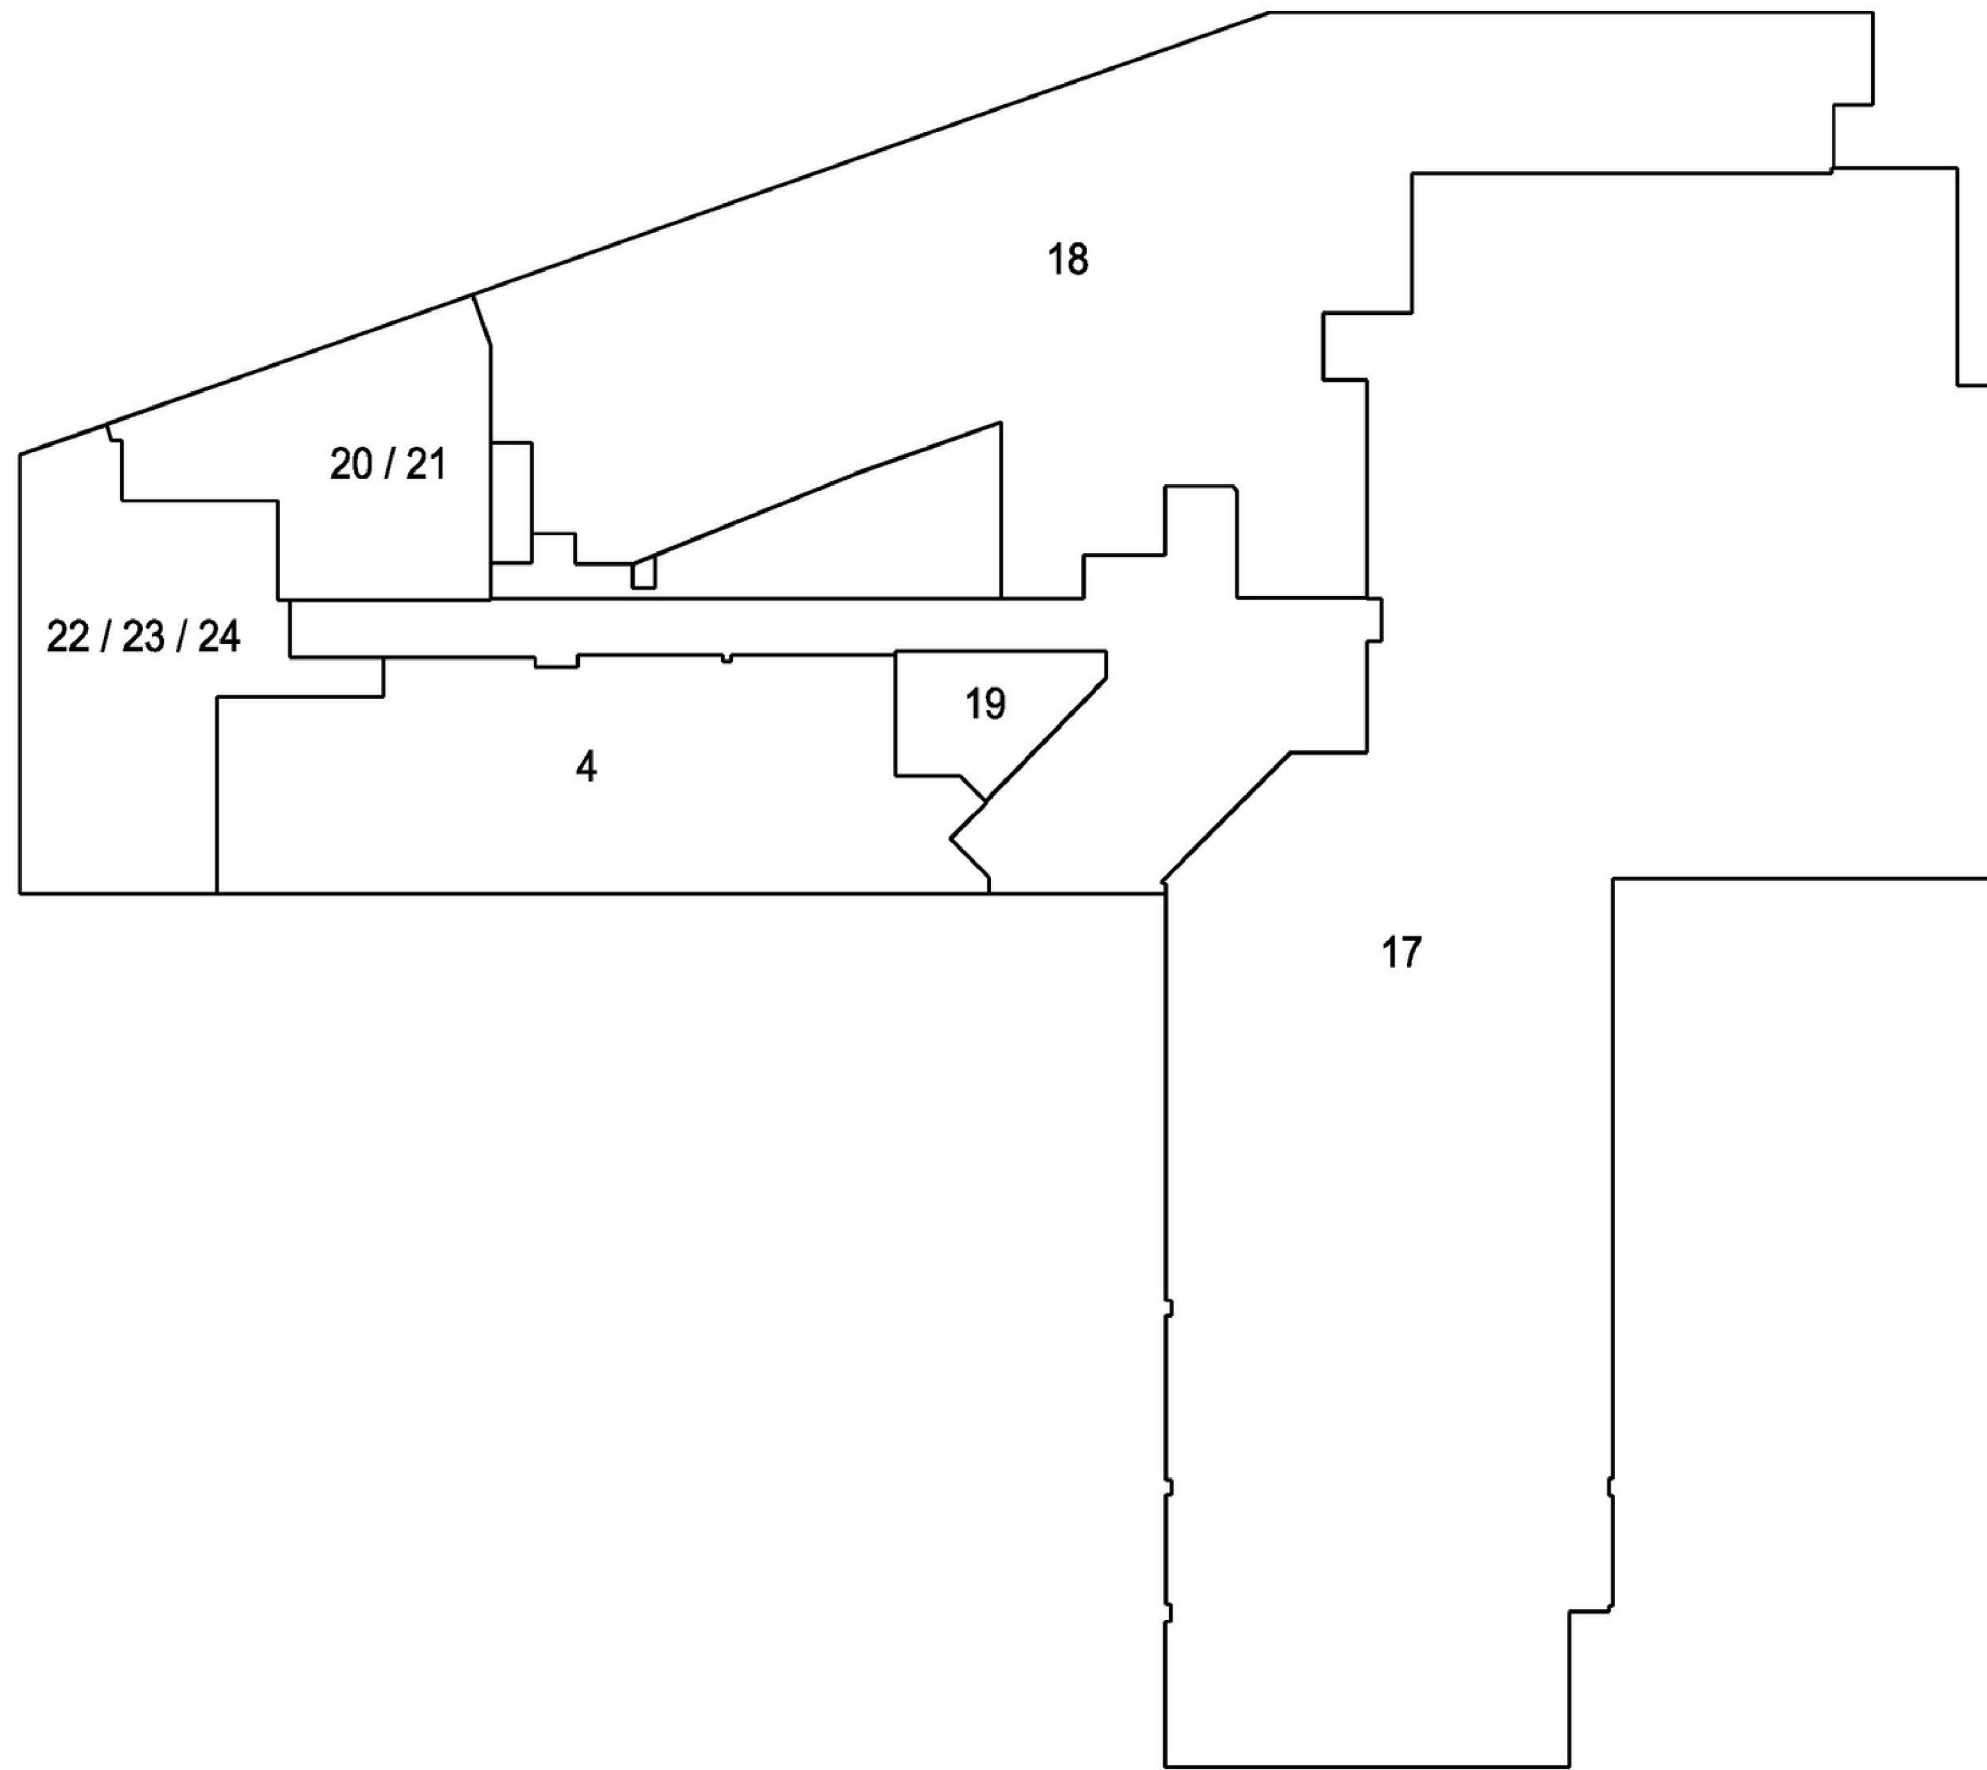

Ground Floor

Ground Floor

- Shop 1 - R5 Shop
- Shop 2 - Fish & Chips Basket
- Shop 3 - ABSA Bank
- Shop 6 - Woolworths Food
- Shop 8 - ORG Gadgets
- Shop 9 - Steers
- Shop 10 - Debonairs
- Shop 12 - Vida E
- Shop 13 - Cape Aqua
- Shop 15 - Asserum Electronics CC

TOWN
Square

First Floor

First Floor

Shop 4 - Eiffel Corp (Pty) Ltd.

Shop 17 - Zone Fitness

Shop 18 - Golden River Spur Steak Ranch

Shop 19 - U Sabai Thai Message

Shop 20 - Recruitment Matters